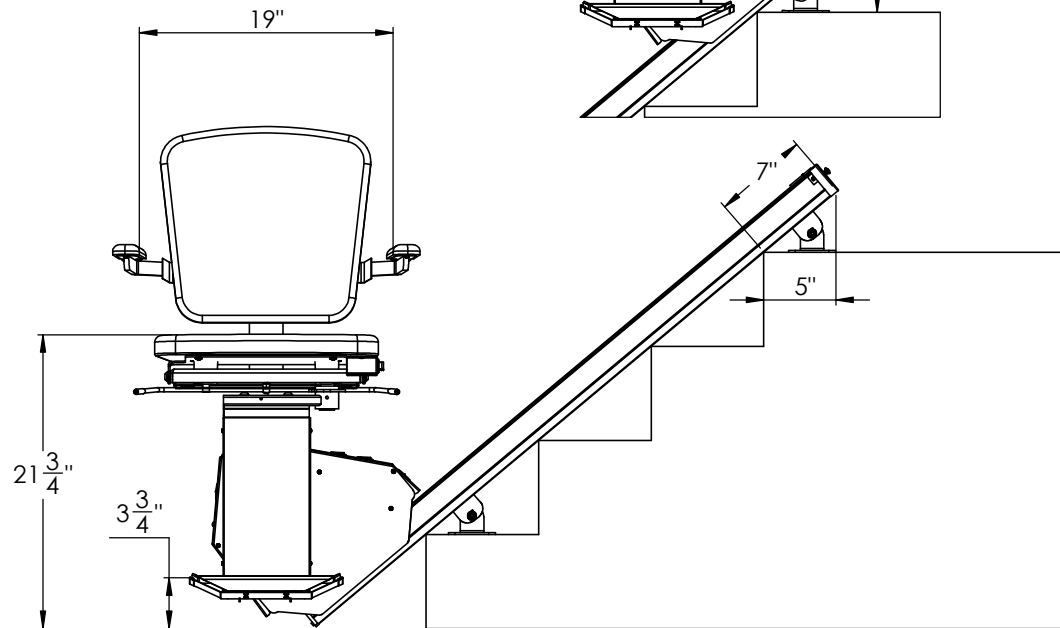

US designed, tested  
and manufactured

Model: SL14 OUTDOOR  
Cap: 350 lbs  
Speed: 16 - 22 fpm  
Angle: 25 - 45  
Power: 24vdc - 15a  
Drive: Rack & Pinion

Designed and tested to comply  
with ASME A18.1-2008 & A17.5