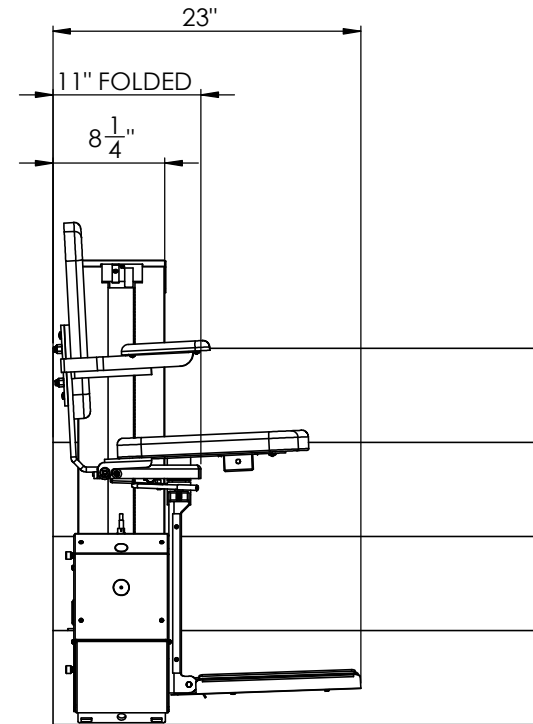

US designed, tested  
and manufactured

Model: SL14 OUTDOOR  
Cap: 350 lbs  
Speed: 16 - 22 fpm  
Angle: 25 - 45  
Power: 24vdc - 15a  
Drive: Rack & Pinion

Designed and tested to comply  
with ASME A18.1-2008 & A17.5