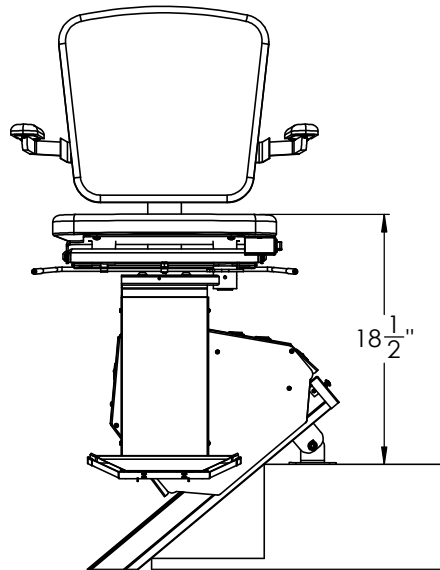

US designed, tested  
and manufactured

Model: SL14 OUTDOOR  
Cap: 350 lbs  
Speed: 16 - 22 fpm  
Angle: 25 - 45  
Power: 24vdc - 15a  
Drive: Rack & Pinion

Designed and tested to comply  
with ASME A18.1-2008 & A17.5